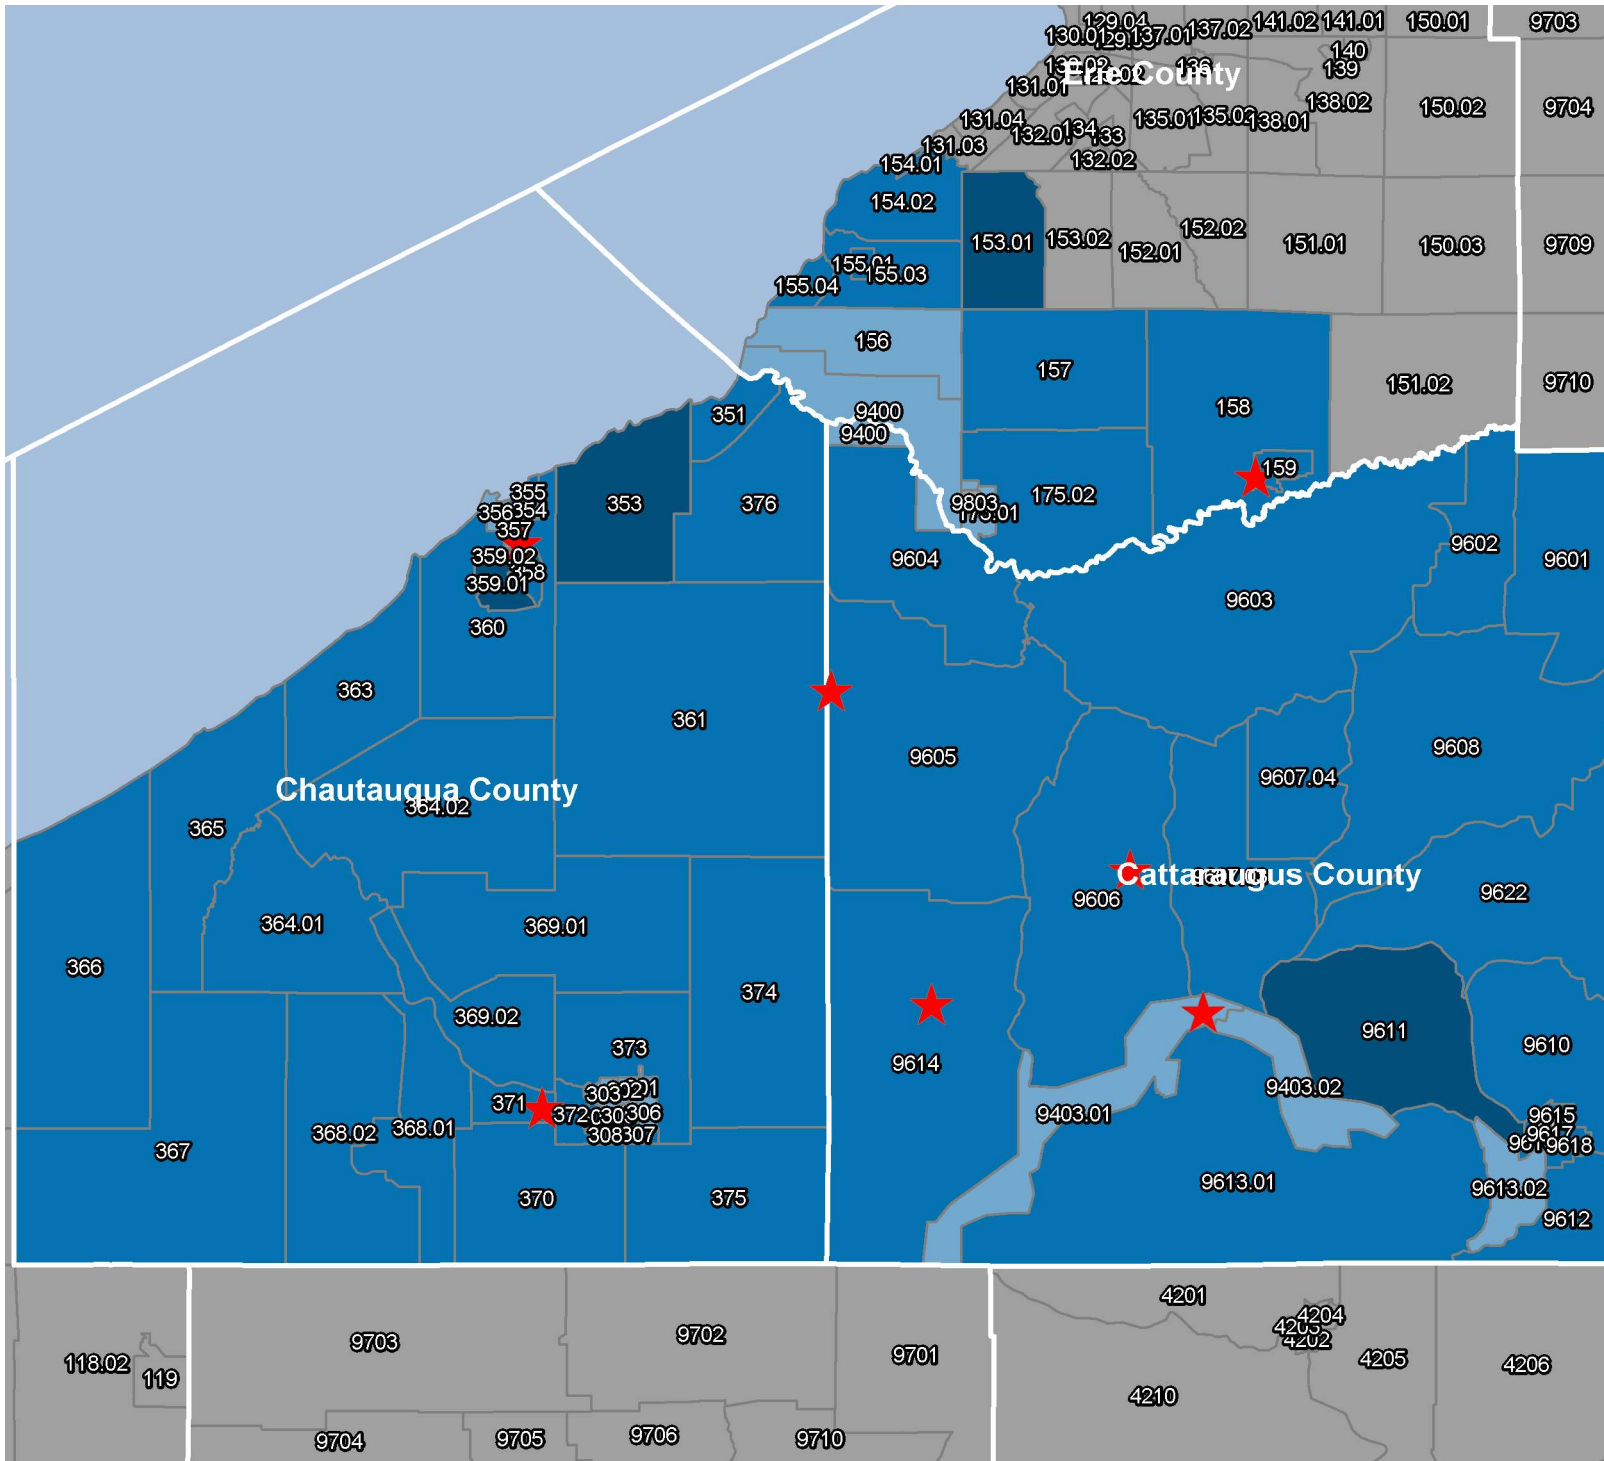

# Cattaraugus County Bank - 2025 CRA - ASSESSMENT AREA INCOME MAP

Cattaraugus & Chautauqua Co. (Non MSA), Erie Co. (Select Tracts) (MSA)

Income Level

- NA
- Low
- Moderate
- Middle
- Upper

★ Bank Branches