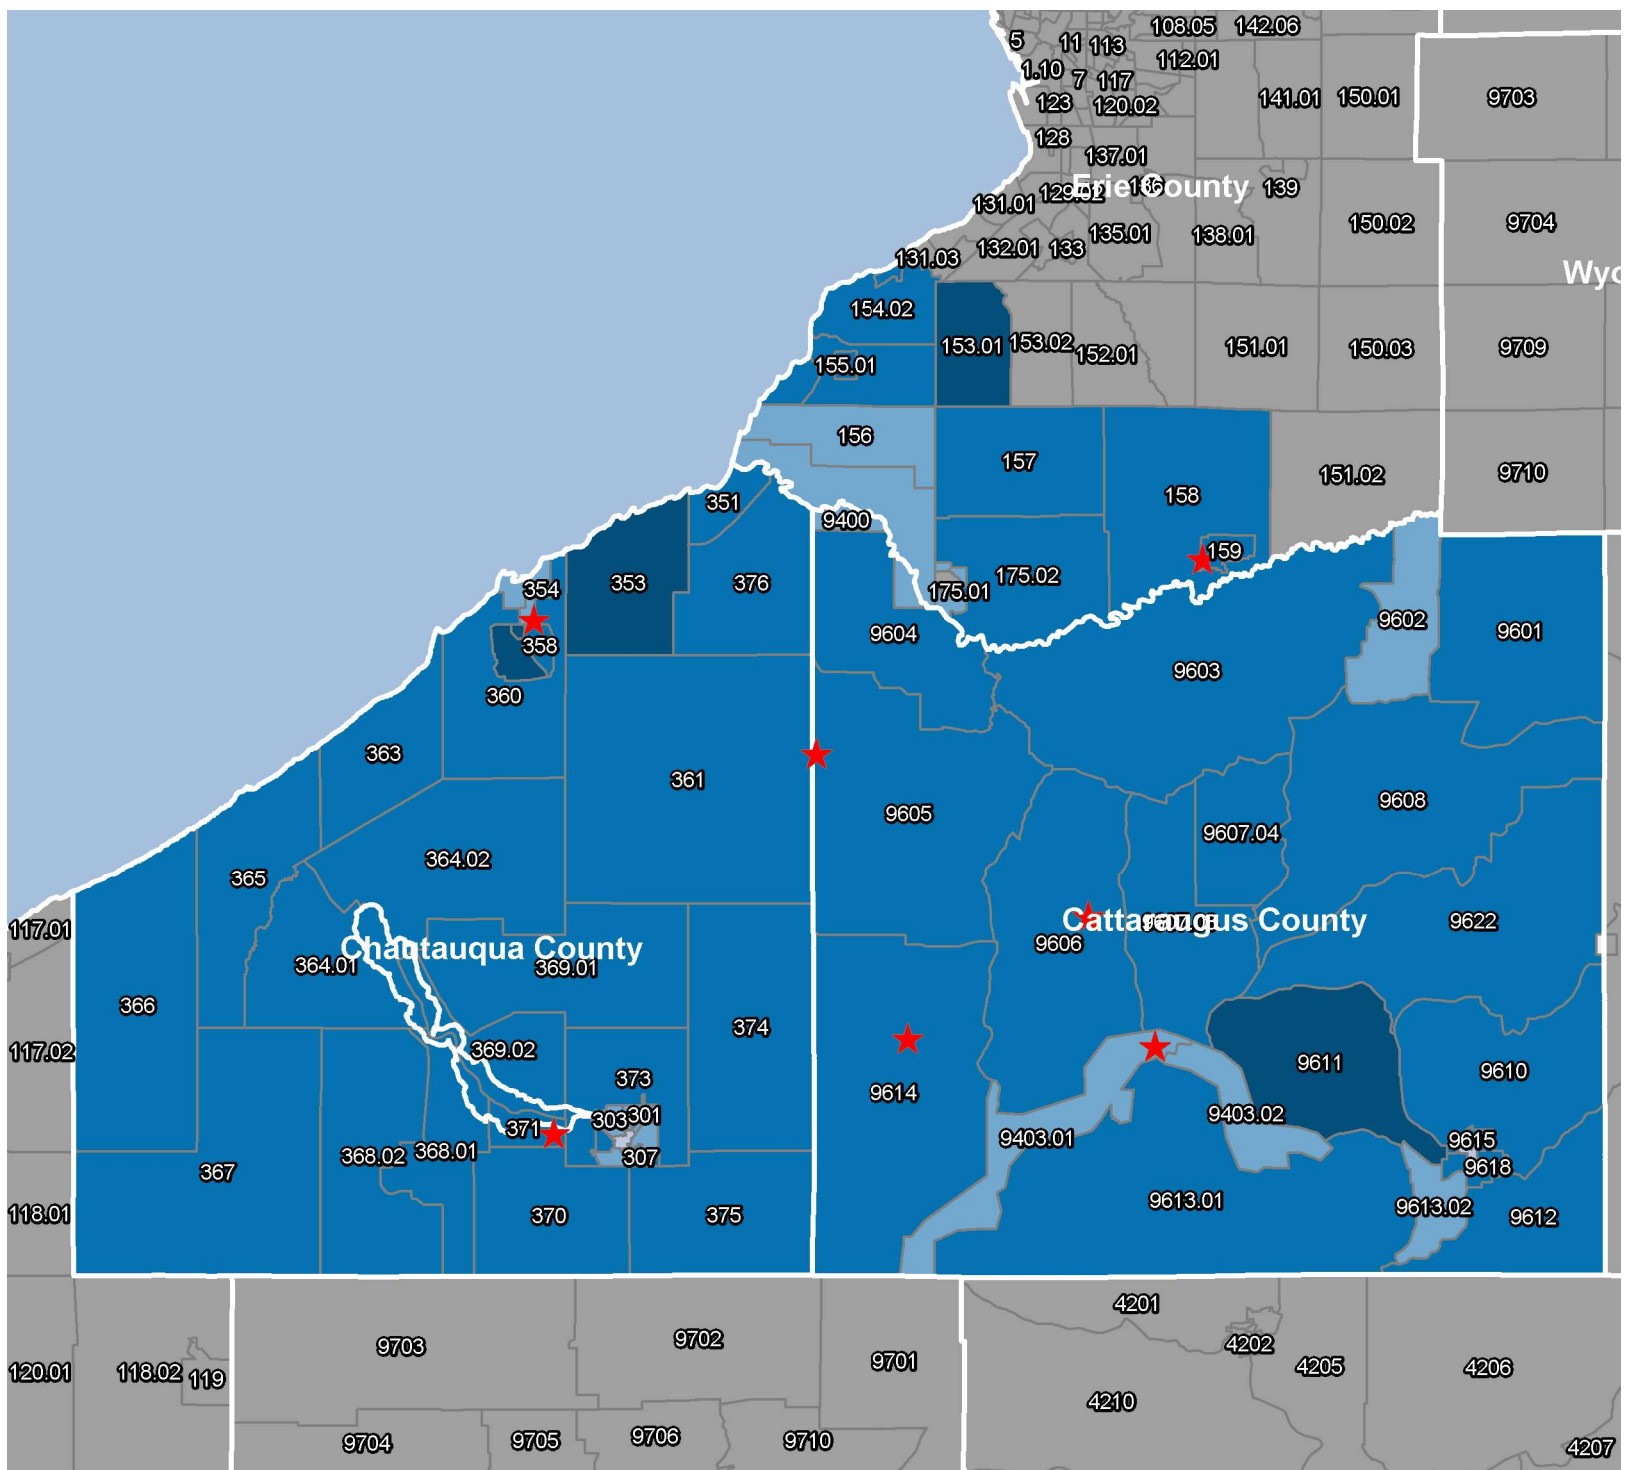

Cattaraugus County Bank - 2024 CRA - ASSESSMENT AREA MAP

Cattaraugus & Chautauqua Co. (Non MSA), Erie Co. (Select Tracts) (MSA)

Income Level

- NA
- Low
- Moderate
- Middle
- Upper

★ Bank Branches